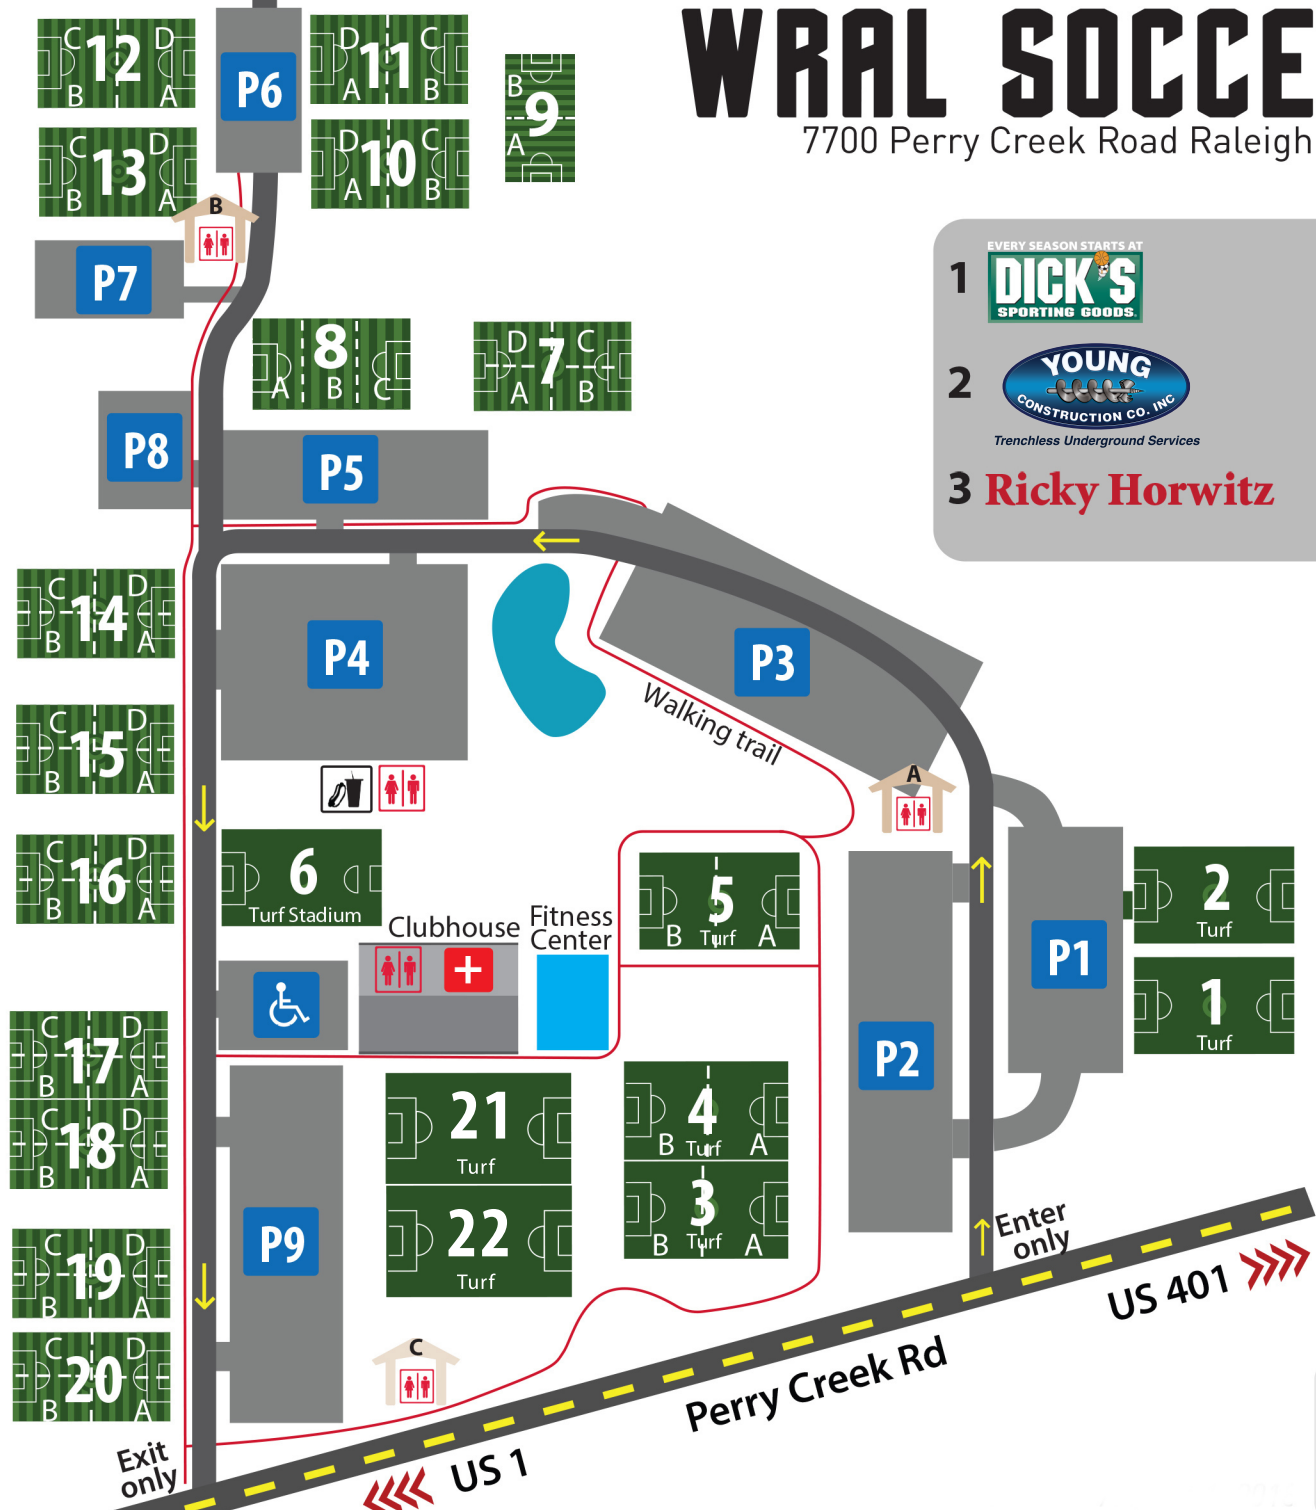

Greenway access

WRAL SOCCER PARK

7700 Perry Creek Road Raleigh, NC 27616

FIELD & SHELTER NAMES

1 DICK'S SPORTING GOODS	4 accentuate STAFFING	14 SportClips HAIRCUTS
2 YOUNG CONSTRUCTION CO. INC <i>Trenchless Underground Services</i>	5 FIRST WATCH THE DAYTIME CAFE	15 ALTERED STATE COMPANY
3 Ricky Horwitz	6 McDonald's Gunter Family	16 STRIKE BARREL
	7 GATORADE	17 Newcomb and Company HEATING & COOLING PLUMBING 919.862.3000 newcombandcompany.com
	8 Pet Mania	18 BAKER ROOFING
	9 visitRaleigh	19 WakeMed Primary & Urgent Care MyCare 365
	10 INDULOR The Polymer Family	20 BUMGARNER & MARTIN ORTHODONTICS
	11 ALPACA PERUVIAN CHARCOAL CHICKEN	21 JenSellsRaleigh
	12 SOCCER.COM UNMATCHED	22 raleigh radiology
	13 WIA WESTER INSURANCE AGENCY	

A SHERWIN WILLIAMS	B MARLOW CAMPBELL INSURANCE GROUP	C Leith Volkswagen of Raleigh
----------------------------------	--	--